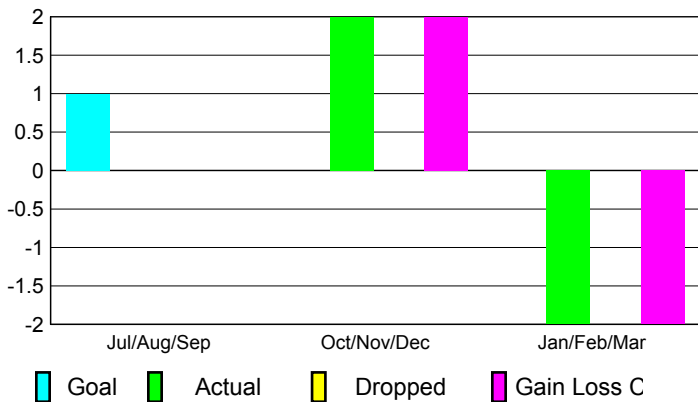

2008-2009 GMT Quarterly Report for District (or Undistricted) **District 118 U**

GMT: **HOWARD PATRICK LEE**

Location: **TURKEY**

GMT CA: **4**

CLUBS

Club Results 2008-2009

Clubs 2007-2008

Month	New Club Goal	Actual New Clubs	Actual Dropped Clubs	Gain/Loss of Clubs	Gain/Loss of Clubs
Jul/Aug/Sep	1	0	0	0	0
Oct/Nov/Dec	0	2	0	2	1
Jan/Feb/Mar	0	-2	0	-2	-4
Totals	1	0	0	0	-3

Club Results 2008-2009

Goal, New, Dropped, Gain/Loss

Comparison of Club Gain/Loss

Current Year Compared to the Previous Year

YTD Status Quo Clubs 2008-2009

Status Quo Clubs Compared to Status Quo Members

MEMBERSHIP

Membership Results 2008-2009

Membership 2007-2008

Month	Net Memb Goal	Actual New Memb	Actual Dropped Memb	Gain/Loss of Memb	Gain/Loss of Memb
Jul/Aug/Sep	20	44	-32	12	3
Oct/Nov/Dec	-50	74	-81	-7	-35
Jan/Feb/Mar	40	139	-104	35	-78
Totals	10	257	-217	40	-110