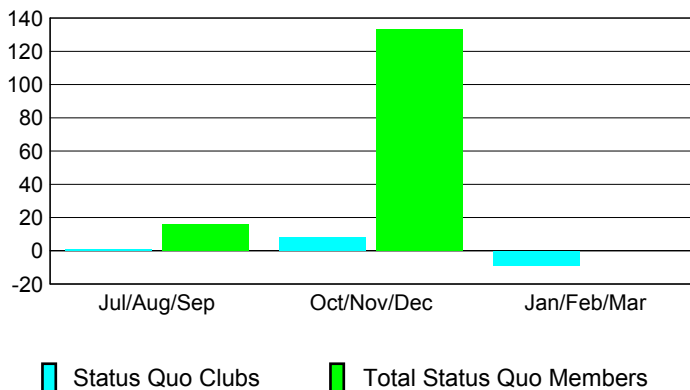

Club Results 2008-2009

Goal, New, Dropped, Gain/Loss

Comparison of Club Gain/Loss

Current Year Compared to the Previous Year

YTD Status Quo Clubs 2008-2009

Status Quo Clubs Compared to Status Quo Members

MEMBERSHIP

Membership Results 2008-2009

Membership 2007-2008

Month	Net Memb Goal	Actual New Memb	Actual Dropped Memb	Gain/Loss of Memb	Gain/Loss of Memb
Jul/Aug/Sep	20	44	-32	12	3
Oct/Nov/Dec	-50	74	-81	-7	-35
Jan/Feb/Mar	40	139	-104	35	-78
Totals	10	257	-217	40	-110