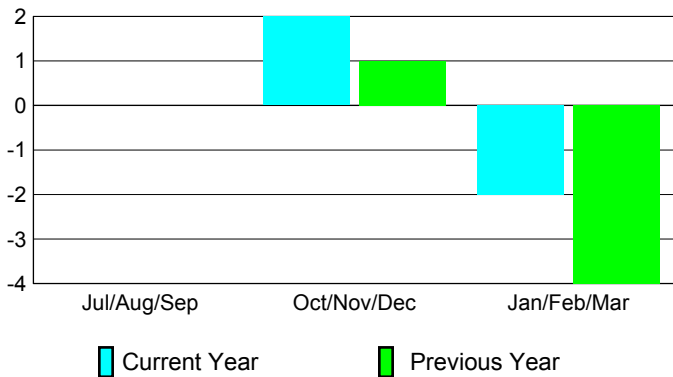

2008-2009 GMT Quarterly Report for District (or Undistricted) **District 118 U**

GMT: **HOWARD PATRICK LEE**

Location: **TURKEY**

GMT CA: **4**

CLUBS

Club Results 2008-2009

Clubs 2007-2008

Month	New Club Goal	Actual New Clubs	Actual Dropped Clubs	Gain/Loss of Clubs	Gain/Loss of Clubs
Jul/Aug/Sep	1	0	0	0	0
Oct/Nov/Dec	0	2	0	2	1
Jan/Feb/Mar	0	-2	0	-2	-4
Totals	1	0	0	0	-3

Club Results 2008-2009

Goal, New, Dropped, Gain/Loss

Comparison of Club Gain/Loss

Current Year Compared to the Previous Year

YTD Status Quo Clubs 2008-2009

Status Quo Clubs Compared to Status Quo Members

MEMBERSHIP