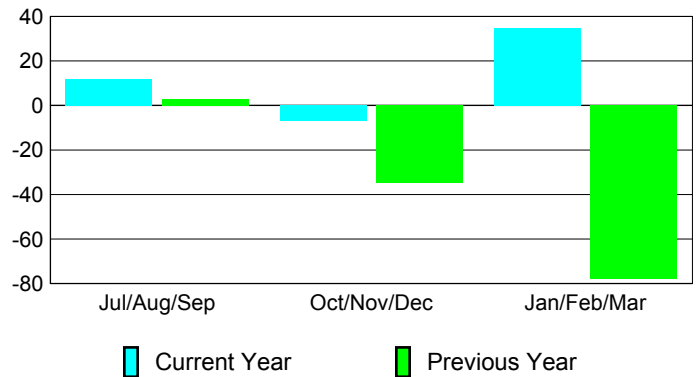

Membership Results 2008-2009

Membership 2007-2008

Month	Net Memb Goal	Actual New Memb	Actual Dropped Memb	Gain/Loss of Memb	Gain/Loss of Memb
Jul/Aug/Sep	20	44	-32	12	3
Oct/Nov/Dec	-50	74	-81	-7	-35
Jan/Feb/Mar	40	139	-104	35	-78
Totals	10	257	-217	40	-110

Membership Results 2008-2009

Goal, New, Dropped, Gain/Loss

Comparison of Membership Gain/Loss

Current Year Compared to the Previous Year

Gender Comparison 2008-2009