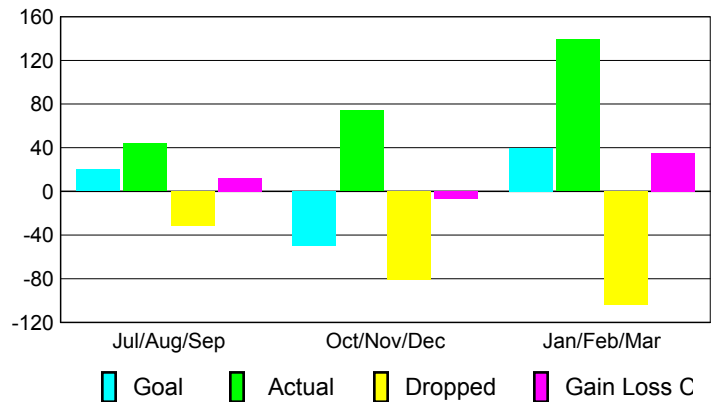

Membership Results 2008-2009

Goal, New, Dropped, Gain/Loss